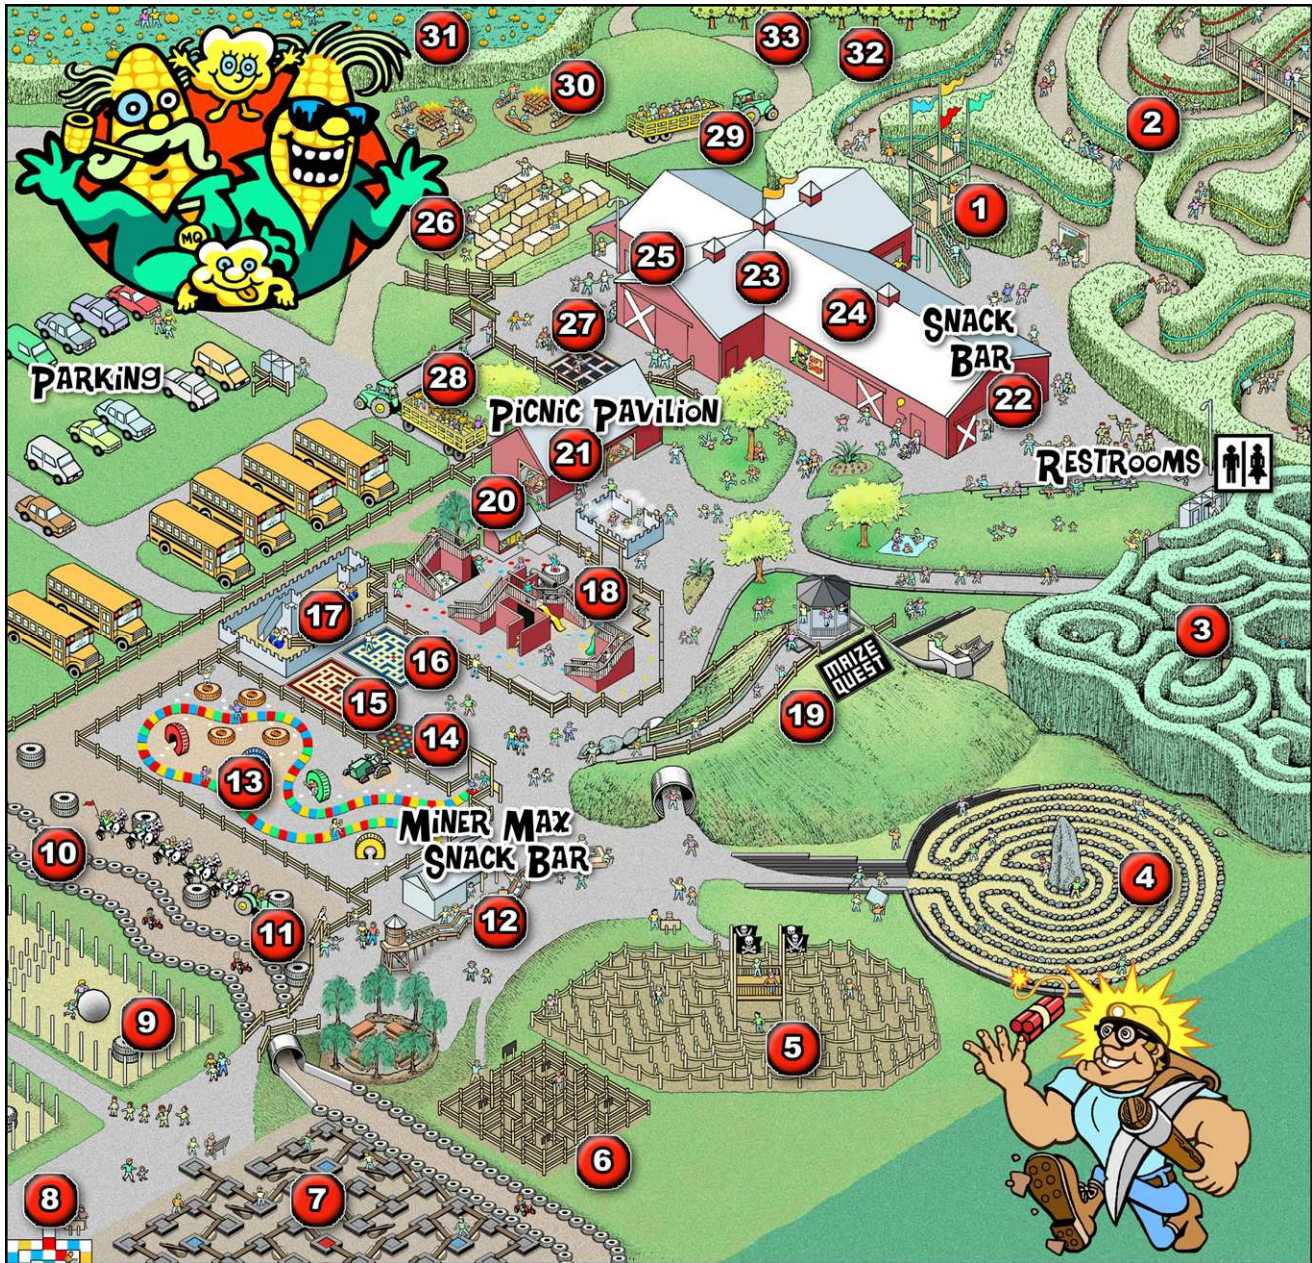

# MAIZE QUEST FUN PARK Park Map

- |                      |                            |                                |
|----------------------|----------------------------|--------------------------------|
| 1. Corn Maze Tower   | 12. Gem Mining             | 23. Indoor Play Maze           |
| 2. Corn Maze         | 13. Barnyard Board Game    | 24. Private Party Rooms        |
| 3. Bamboo Maze       | 14. Hop Dots               | 25. Gift Shop                  |
| 4. Stone Labyrinth   | 15. No Left Turn Tile Maze | 26. Straw Bale Maze            |
| 5. Rope Maze         | 16. Go Straight Tile Maze  | 27. Red, White, Blue Tile Maze |
| 6. Punchin' Pumpkins | 17. Hoppie Ponies' Castle  | 28. Pumpkin Express Wagon      |
| 7. Perilous Planks   | 18. Fun Zone               | 29. Hayrides (For Groups)      |
| 8. Pyramid Puzzler   | 19. Maze Mountain Slide    | 30. Campfires (For Groups)     |
| 9. BoulderDash       | 20. Corn Box               | 31. Pumpkin Patch              |
| 10. Pedal Karts      | 21. Picnic Pavilion        | 32. U-Pick Apple Orchard       |
| 11. Cow Train        | 22. Snack Bar              | 33. Geocaching (For Groups)    |