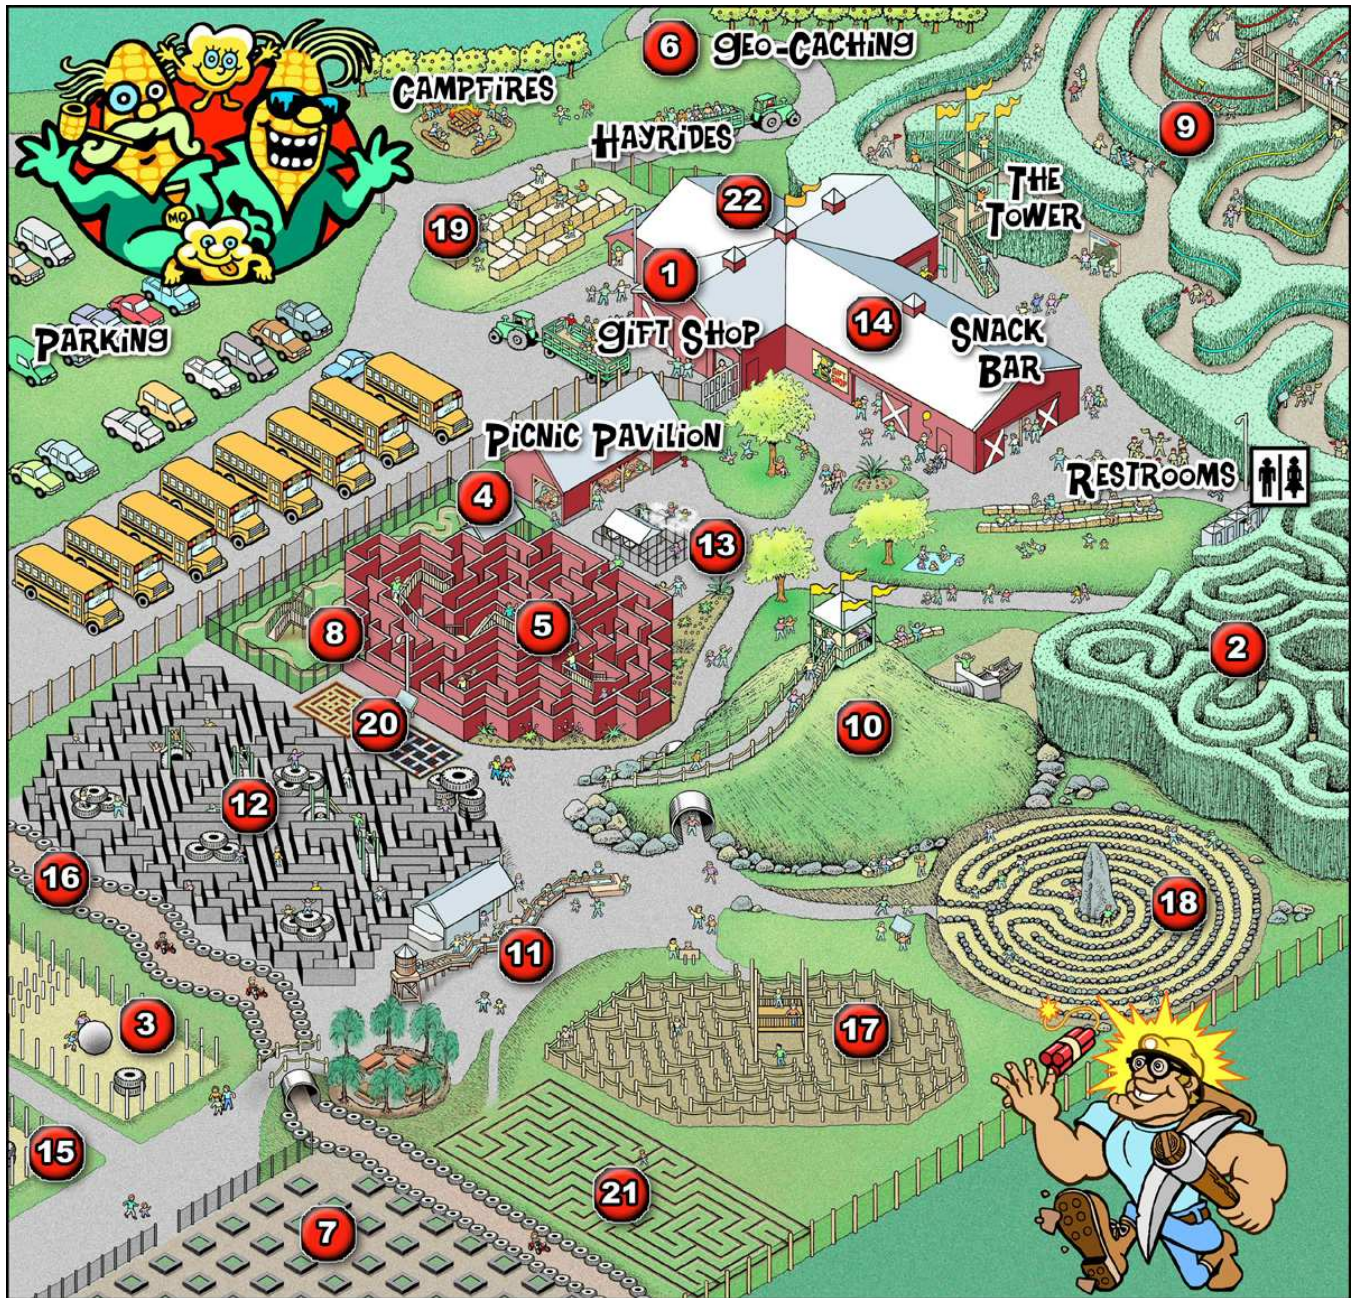

MAIZE QUEST FUN PARK

Park Map

- | | |
|-------------------------------|------------------------------|
| 1. Indoor 3-D PlayMaze | 12. Miner Max Lost Mine Maze |
| 2. Bamboo Forest | 13. Mist Maze |
| 3. Boulder Dash | 14. Party Rooms |
| 4. Corn Box | 15. Pebble Pushers |
| 5. Ever-Changing Fence Maze | 16. Poppit's Pedal Karts |
| 6. Geo-Caching | 17. Rope Maze |
| 7. Invisible Fence Maze | 18. Stone Labyrinth |
| 8. Kid's Quest | 19. Strawbale Maze |
| 9. Cornfield Maze Adventure | 20. Tile Maze |
| 10. Maze Mountain Tube Slide | 21. Turf Maze |
| 11. Miner Max Gemstone Mining | 22. Roller Racers |