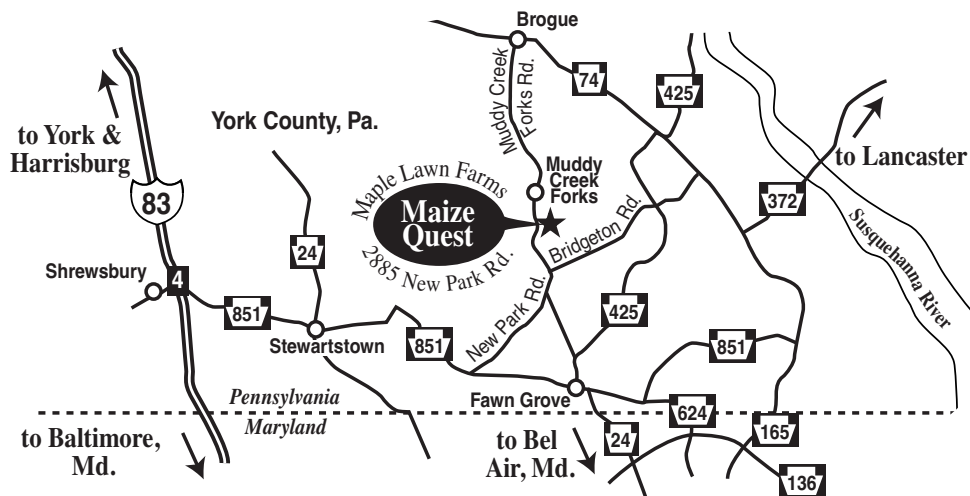

**Last ticket sold 1hr before closing!**

**Great directions online or our phone system.  
www.MazeFunPark.com or 1-866-WE-LOSE-U**