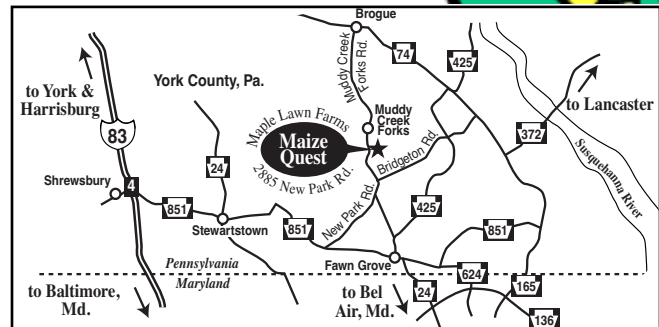

MAIZE QUEST FUN PARK PARTIES

FALL PARTY GUIDE AUG 7 - NOV 14, 2010

MAIZE QUEST'S FUN PARK PARTY IS 22 ATTRACTIONS & 16 ACRES OF FUN!

POPPIE'S PACKAGE INCLUDES:

Maize Quest Fun Barn plus
20 Outdoor Attractions &
Indoor Private Party Room